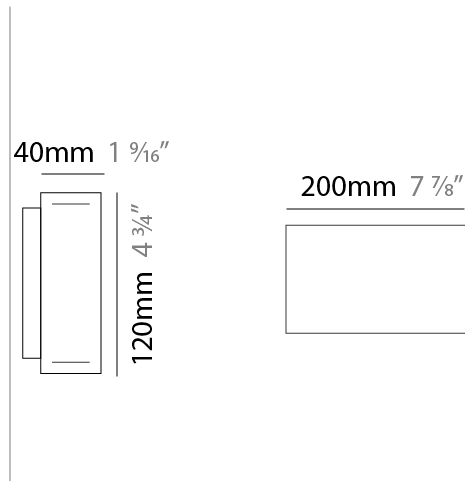

LED120 SURFACE

D73027-

base number
Color   Finish
Temperature   Options

1. To build a product code in our configurator select the specify button on the base model # product page
2. To build a manual product code on this datasheet choose from the options listed below in blue font and add the suffix to the base model #

GENERAL

Series: Woodlin
Subseries: LED120
Brand: Tunto
Division: Design
Mounting Type: Surface
Mounting Location: Wall
Subcategory: Profile

PHYSICAL

Shape: Rectangle
Length (mm): 200
Length (in): 7 ⁷/₈
Width (mm): 40
Width (in): 1 ⁹/₁₆
Height (mm): 120
Height (in): 4 ³/₄
Extension (mm): 40
Extension (in): 1 ⁹/₁₆
Light Distribution: Direct / Indirect
Diffuser: Opal
Fixture Finish: [WAL / ASH / OAK / BLK / WHI](#)
Fixture Material: Wood

ELECTRICAL

Lamp Type: LED
Input Wattage (W): 6
Total Output Wattage (W): 4.5
Dimming: Tri-Mode (Non-Dimming and Phase Dimming (120Vac only) and 0-10V Dimming)
Driver Included: Yes
Driver Location: Remote
Driver Type: Constant Current - Universal
Driver Class: Class 2
Housing: ENCP3
Input Voltage (V): 120 - 277
Constant Current (MA): 500

LED

Color Temperature (°K): [2700 / 3000 / 4000](#)
Max. Delivered Lumen (lm): 300
CRI: >93 CRI
Lamp Life (hrs): 50000

OPTICAL

RATINGS AND CERTIFICATIONS

Certified By: Certified for North American Standards
IP rating: IP20

PROJECT	_____
TYPE	_____
SPECIFIER	_____
QUANTITY	_____
DATE	_____